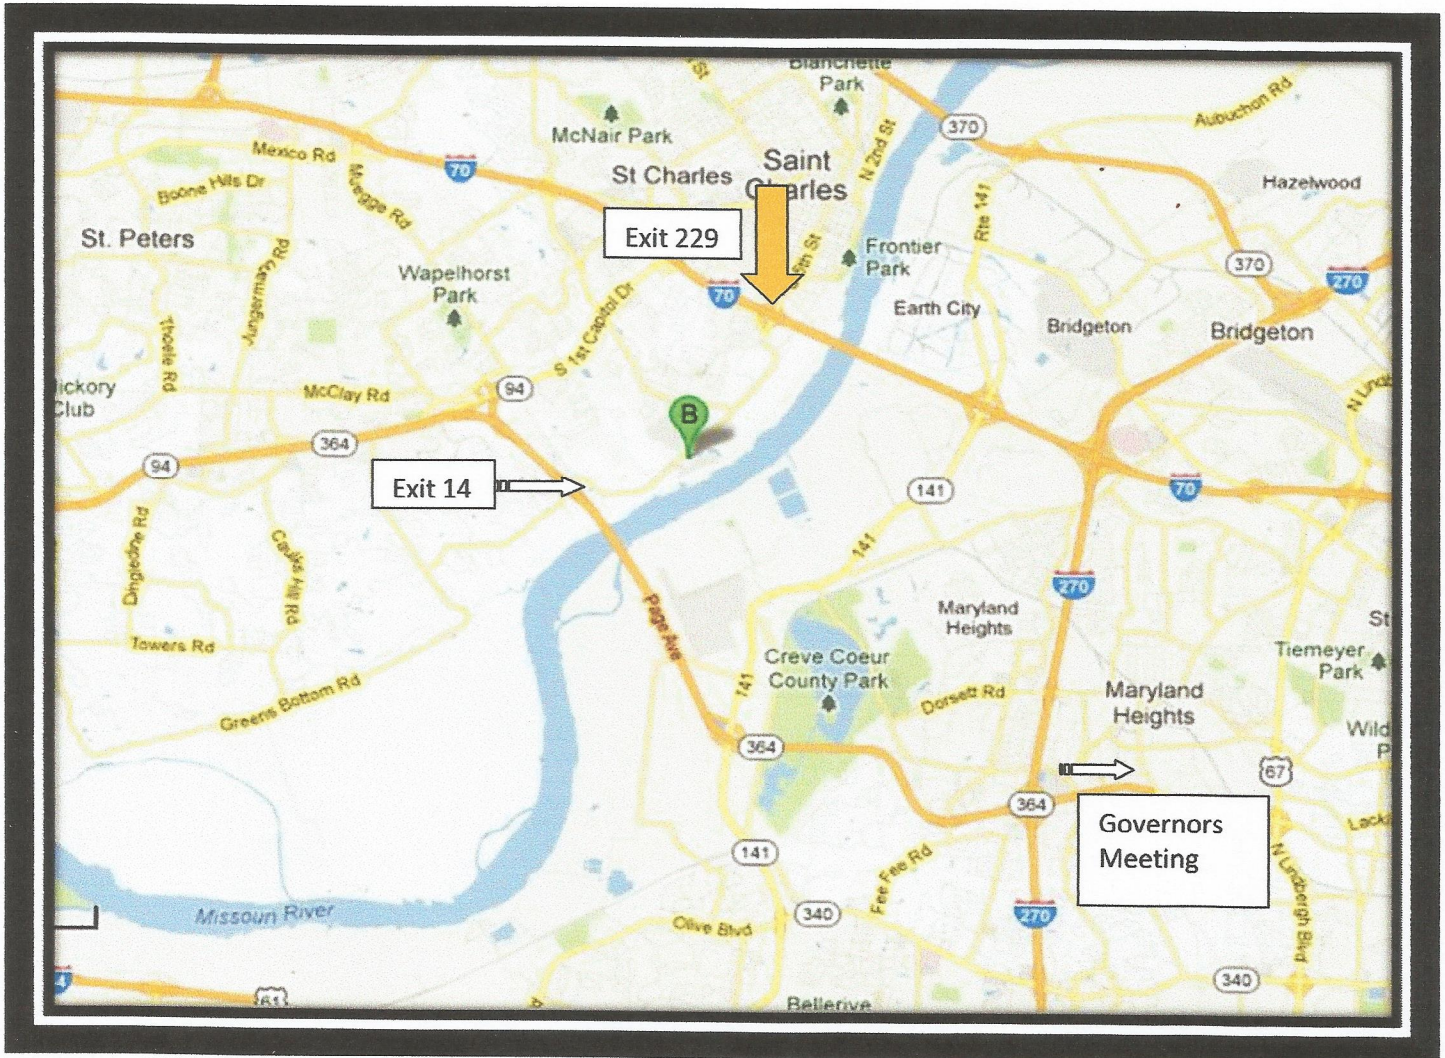

St. Charles Family Arena
2002 Arena Parkway
St. Charles, MO 63303

HOTELS East of Autocross Site – Westport Plaza Area (NCCC Governors Meeting Site)

- Red Roof Inn, 11837 Lackland Rd. St. Louis, MO. 63146 (314-991-4900) - $70 / night
- Days Inn, 1970 Craig Road, St. Louis, MO. 63146, (314-205-8000) - $80 / night
- Comfort Inn Westport, 12031 Lackland, St. Louis, MO 63146 (314-878-1400) - $110/night
- Sheraton Westport Plaza, 900 Westport Plaza Dr., St. Louis, MO. 63146 (314-878-1500) - $110 and up / night

HOTELS West of Autocross Site (Off I-70 O'Fallon, St. Charles, St. Peters Area)

- Comfort Inn, 100 Comfort Inn Drive, O'Fallon, MO 63366 (636-696-8000) - $90/night
- Super 8, 987 West Terra Lane, O'Fallon, MO 63366 (636-272-7272) - $65/night
- Red Roof Inn, 2010 Zumbahl Road, St. Charles, MO (636-947-7770) - $60/night

MANY OTHER HOTELS AVAILABLE IN AREA
NO SPECIAL PRICING OR HOST HOTEL
PROVIDED FOR INFORMATIONAL PURPOSES ONLY

*Note: other events at arena both nights prohibit leaving trailers and cars at event site on both Friday night and Saturday night. Plan accordingly.