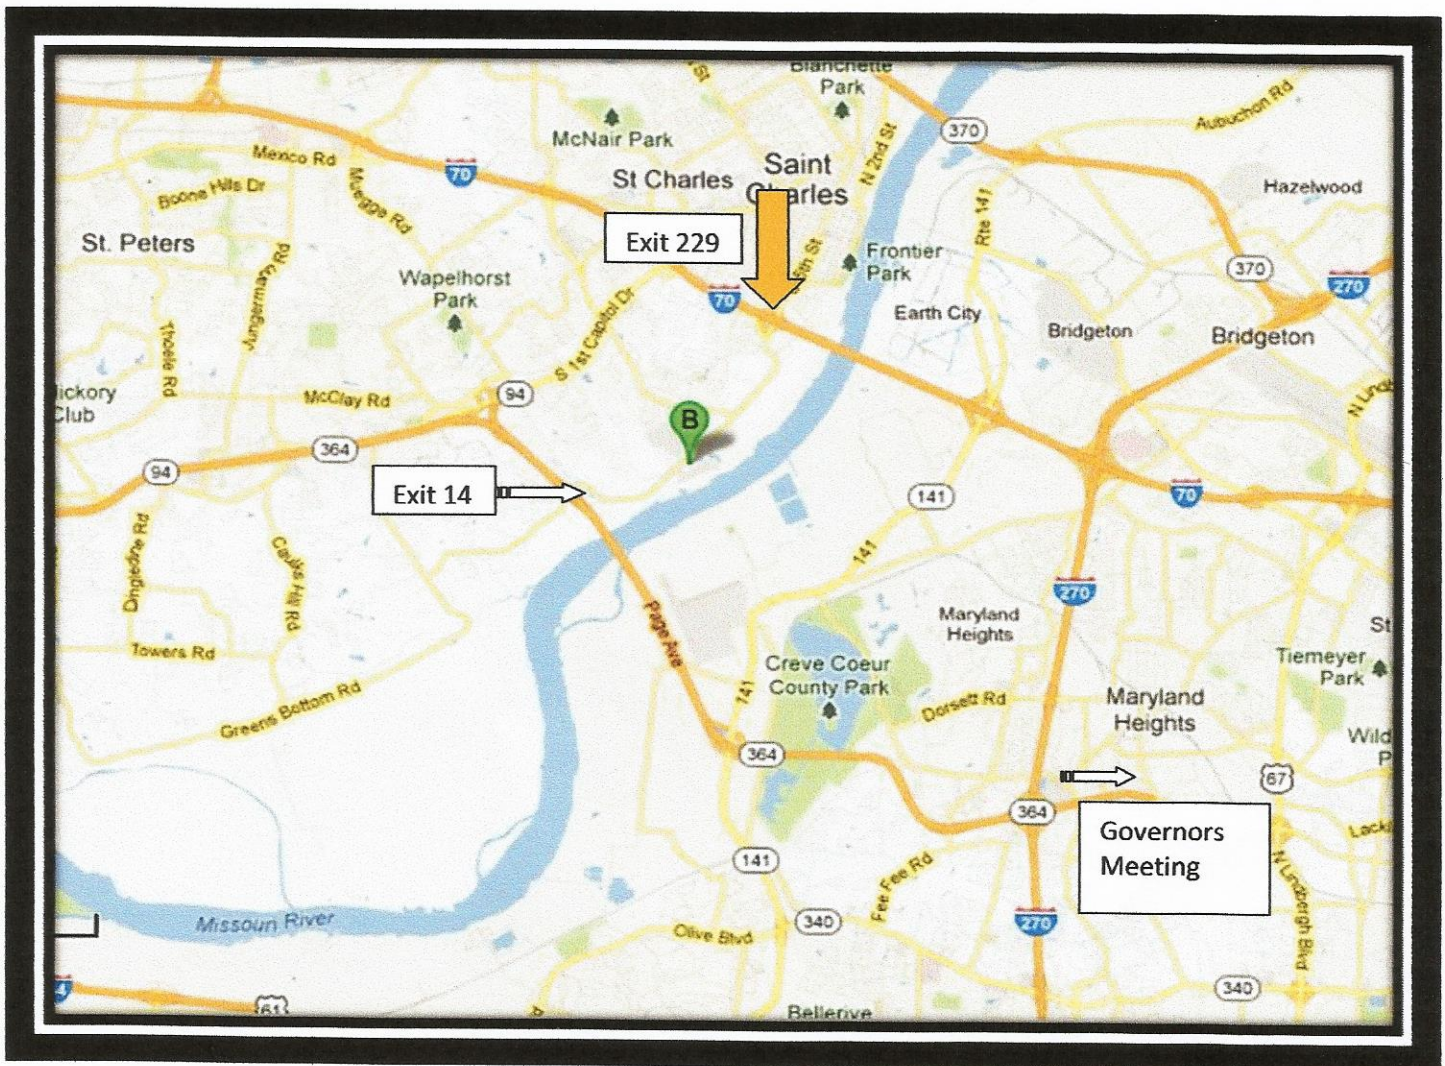

St. Charles Family Arena
2002 Arena Parkway
St. Charles, MO 63303

HOTELS East of Autocross Site – Westport Plaza Area (NCCC Governors Meeting Site)

- Red Roof Inn, 11837 Lackland Rd. St. Louis, MO. 63146 (314-991-4900) - $70 / night
- Days Inn, 1970 Craig Road, St. Louis, MO. 63146, (314-205-8000) - $65 / night
- Comfort Inn Westport, 12031 Lackland, St. Louis, MO 63146 (314-878-1400) - $90/night
- Sheraton Westport Plaza, 900 Westport Plaza Dr., St. Louis, MO. 63146 (314-878-1500) - $110 and up / night

HOTELS West of Autocross Site (Off I-70 O'Fallon, St. Charles, St. Peters Area)

- Comfort Inn, 100 Comfort Inn Drive, O'Fallon, MO 63366 (636-696-8000) - $100/night
- Super 8, 987 West Terra Lane, O'Fallon, MO 63366 (636-272-7272) - $75/night
- Red Roof Inn, 2010 Zumbahl Road, St. Charles, MO (636-947-7770) - $55/night

Non-NCCC member participants and workers are not covered by NCCC insurance!

**MANY OTHER HOTELS AVAILABLE IN AREA
NO SPECIAL PRICING OR HOST HOTEL
PROVIDED FOR INFORMATIONAL PURPOSES ONLY**