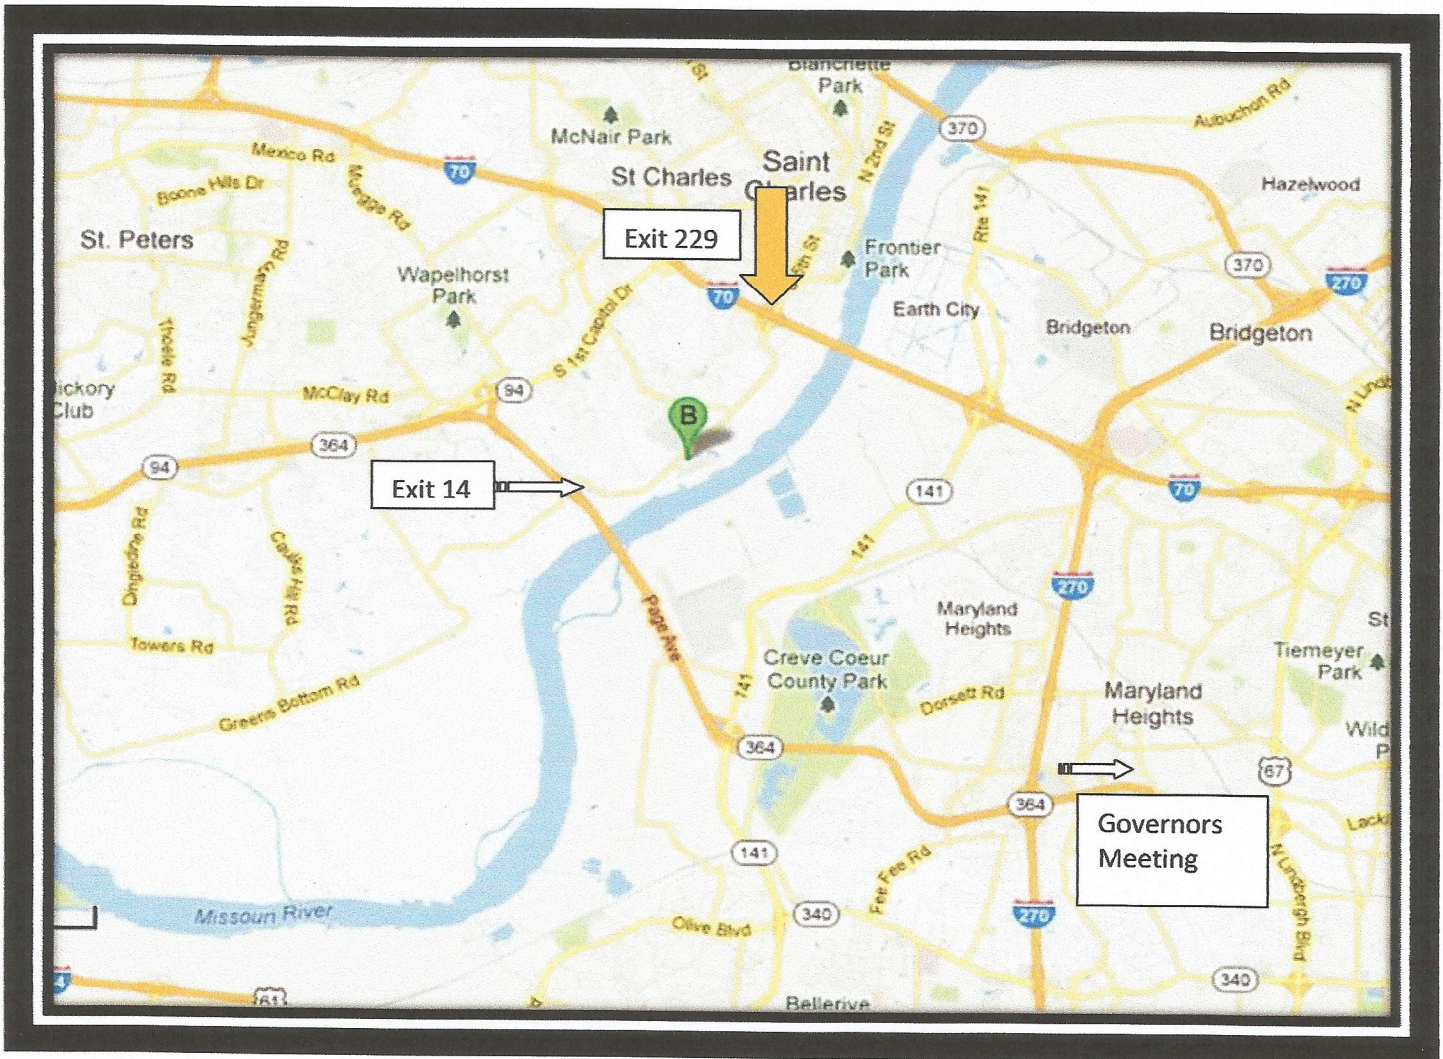

St. Charles Family Arena
2002 Arena Parkway
St. Charles, MO 63303

HOTELS East of Autocross Site – Westport Plaza Area (NCCC Governors Meeting Site)

- Red Roof Inn, 11837 Lackland Rd. St. Louis, MO. 63146 (314-991-4900) - $60 / night
- Days Inn, 1970 Craig Road, St. Louis, MO. 63146, (314-205-8000) - $70 / night
- Comfort Inn Westport, 12031 Lackland, St. Louis, MO 63146 (314-878-1400) - $90/night
- Sheraton Westport Plaza, 900 Westport Plaza Dr., St. Louis, MO. 63146 (314-878-1500) - $116 and up / night

HOTELS West of Autocross Site (Off I-70 O'Fallon, St. Charles, St. Peters Area)

- Comfort Inn, 100 Comfort Inn Drive, O'Fallon, MO 63366 (636-696-8000) - $90/night
- Super 8, 987 West Terra Lane, O'Fallon, MO 63366 (636-272-7272) - $65/night
- Red Roof Inn, 2010 Zumbuhl Road, St. Charles, MO (636-947-7770) - $70/night

MANY OTHER HOTELS AVAILABLE IN AREA
NO SPECIAL PRICING OR HOST HOTEL
PROVIDED FOR INFORMATIONAL PURPOSES ONLY