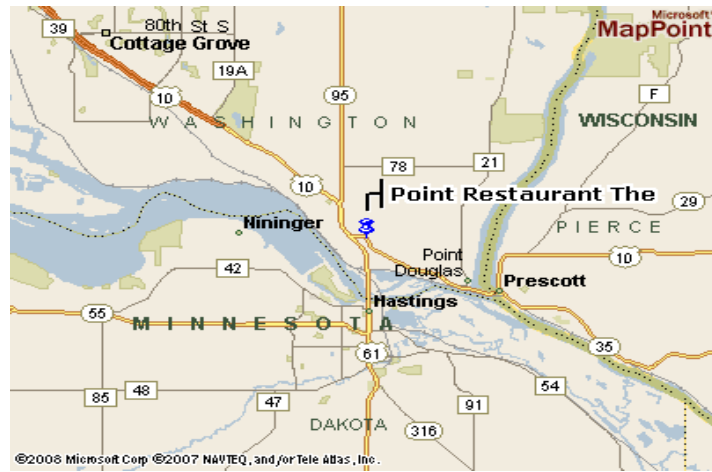

REGISTRATION OPENS: 9:30 AM (Central)

CLUB: The Minnesota Renegades

CLOSES: 10:00 AM (Central)

REGION: Midwest

DRIVERS MEETING TIME: 10:15 AM (Central)

ENTRY FEE: \$15 / Car (fee does NOT include food/beverages)

FIRST CAR OUT TIME: 10:30 AM (Central)

START LOCATION: The Point Restaurant, Hastings, MN
12378 Point Douglas Drive South
651-437-3613

Come early, visit and have breakfast at The Point. Options for lunch purchase will be provided en route.