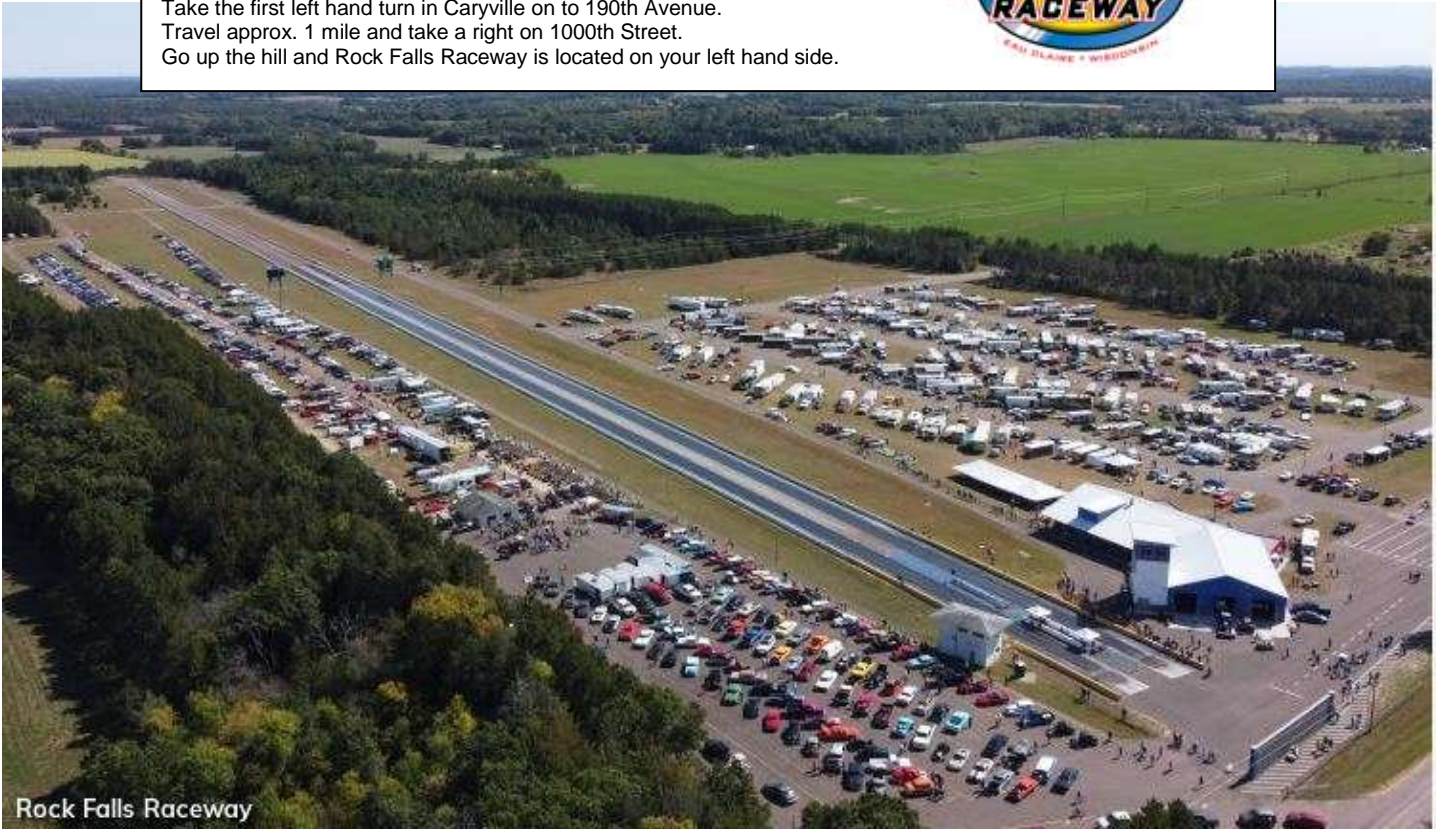

Wisconsin Dells to Rock Falls Raceway

Take I-94 West to the 3rd Eau Claire Exit #65 (WI 37/WI 85)
 Exit onto Hwy 37 South and travel approx. 3 miles until you reach Hwy 85.
 Turn right on Hwy. 85. Travel approx. 6 miles to Caryville.
 Take the first left hand turn in Caryville on to 190th Avenue.
 Travel approx. 1 mile and take a right on 1000th Street.
 Go up the hill and Rock Falls Raceway is located on your left hand side.

Rock Falls Raceway

State of the art NHRA Dragway with trained track personnel.
 Super clean and well maintained. **Very** clean restrooms.
 Affordable concessions are open from start to finish of event.
 Patio outside of concessions with big area for personal tents.
 Modern metal Bleachers on opposite side of drag strip.

N1790 1000th Street
 Eau Claire, WI 54701
 99% Interstate I-90/I-94 ~ 1% very nice others roads

www.rockfallsraceway.com
 approximately 2 hrs from the Dells