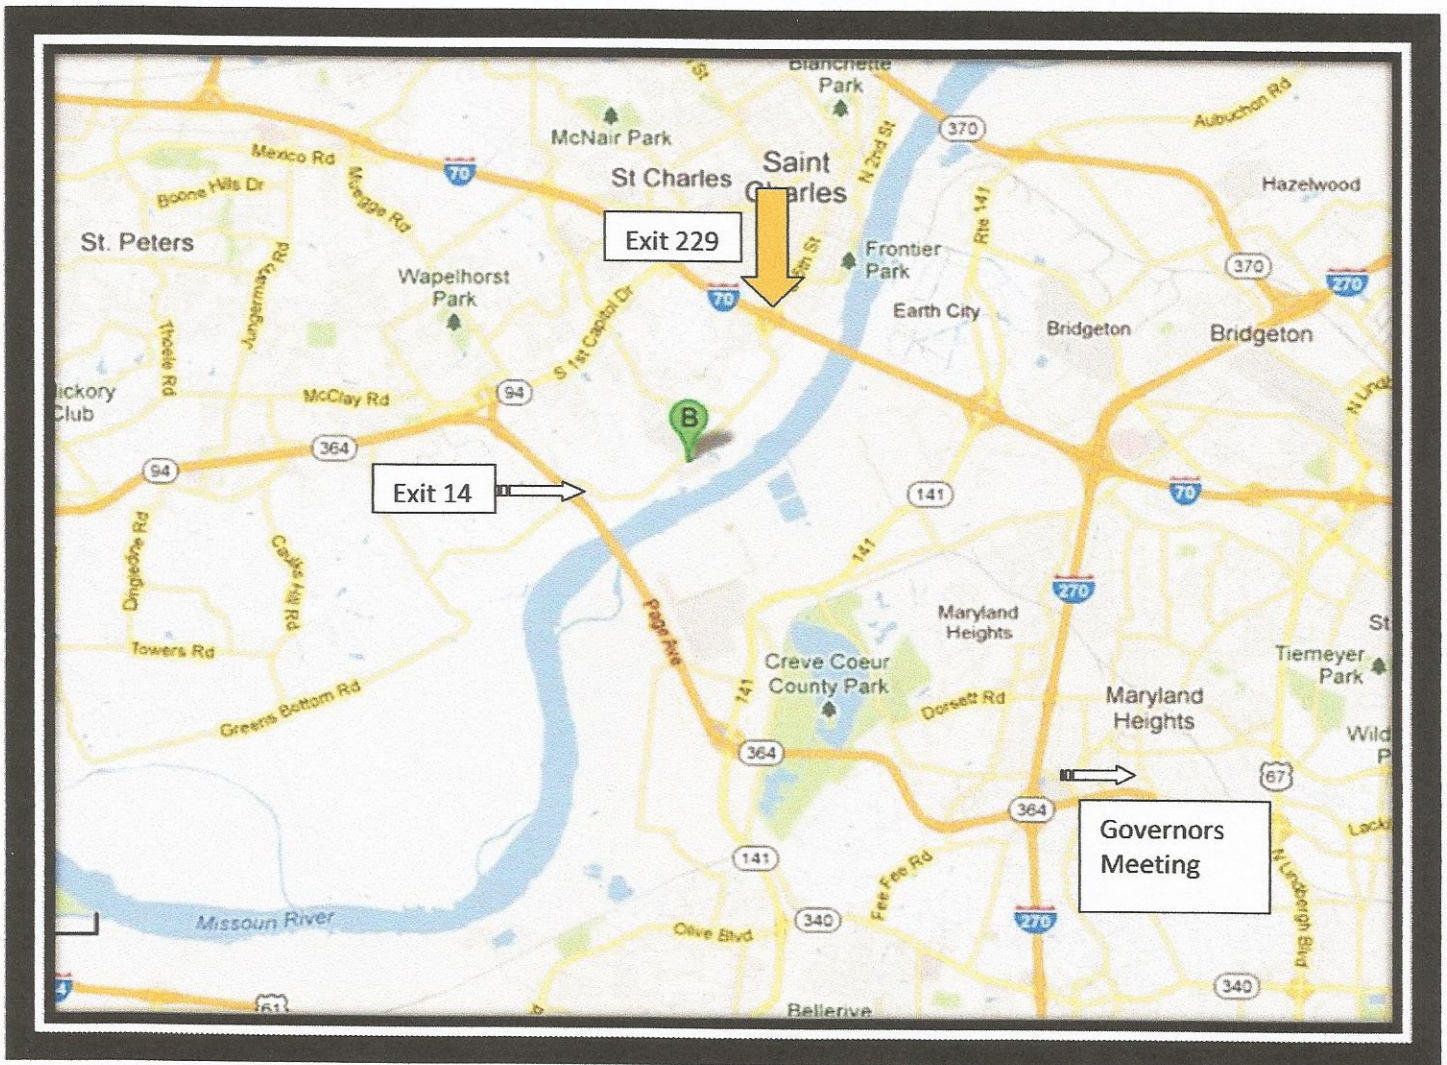

St. Charles Family Arena
2002 Arena Parkway
St. Charles, MO 63303

HOTELS East of Autocross Site – Westport Plaza Area (NCCC Governors Meeting Site)

- La Quinta Inn, 12330 Old Dorsett Rd., St. Louis, MO 63043 (314-878-1212) - $69/night
- Quality Inn Westport, 2434 Old Dorsett, Maryland Heights, MO 63043 (314-291-8700) - $59/night
- Comfort Inn Westport, 12031 Lackland, St. Louis, MO 63146 (314-878-1400) - $75/night

HOTELS West of Autocross Site (Off I-70 O'Fallon, St. Charles, St. Peters Area)

- Comfort Inn, 100 Comfort Inn Drive, O'Fallon, MO 63366 (636-696-8000) - $79/night
- Super 8, 987 West Terra Lane, O'Fallon, MO 63366 (636-272-7272) - $59/night
- Red Roof Inn, 2010 Zumbuhl Road, St. Charles, MO (636-947-7770) - $63/night

MANY OTHER HOTELS AVAILABLE IN AREA
NO SPECIAL PRICING OR HOST HOTEL
PROVIDED FOR INFORMATIONAL PURPOSES ONLY