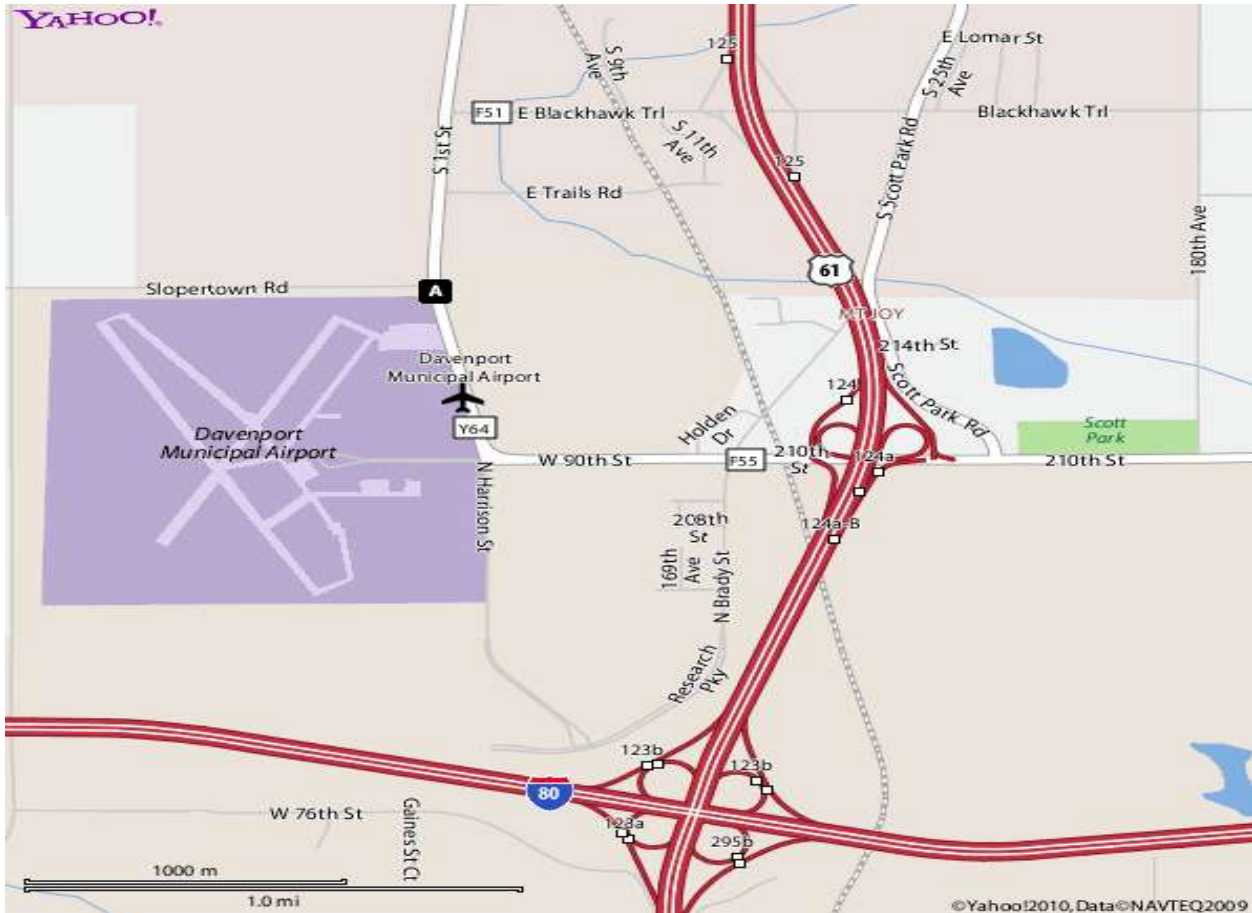

**9650 N Harrison St, Davenport, IA 52806 DAVENPORT Municipal Airport NE Corner  
IOWA ARMY NATIONAL GUARD Facility corner of Harrison and Slopertown Rd  
I-80 EXIT 295B TO HWY 61 N EXIT 124 to F-55 E TO AIRPORT & RT ON HARRISON**

**ALERT I-80 Construction  
I-80 Bridge closed to EASTBOUND TRAFFIC (one lane only westbound)  
EASTBOUND DETOUR I-74 to I-74 / I-280 to I-80**